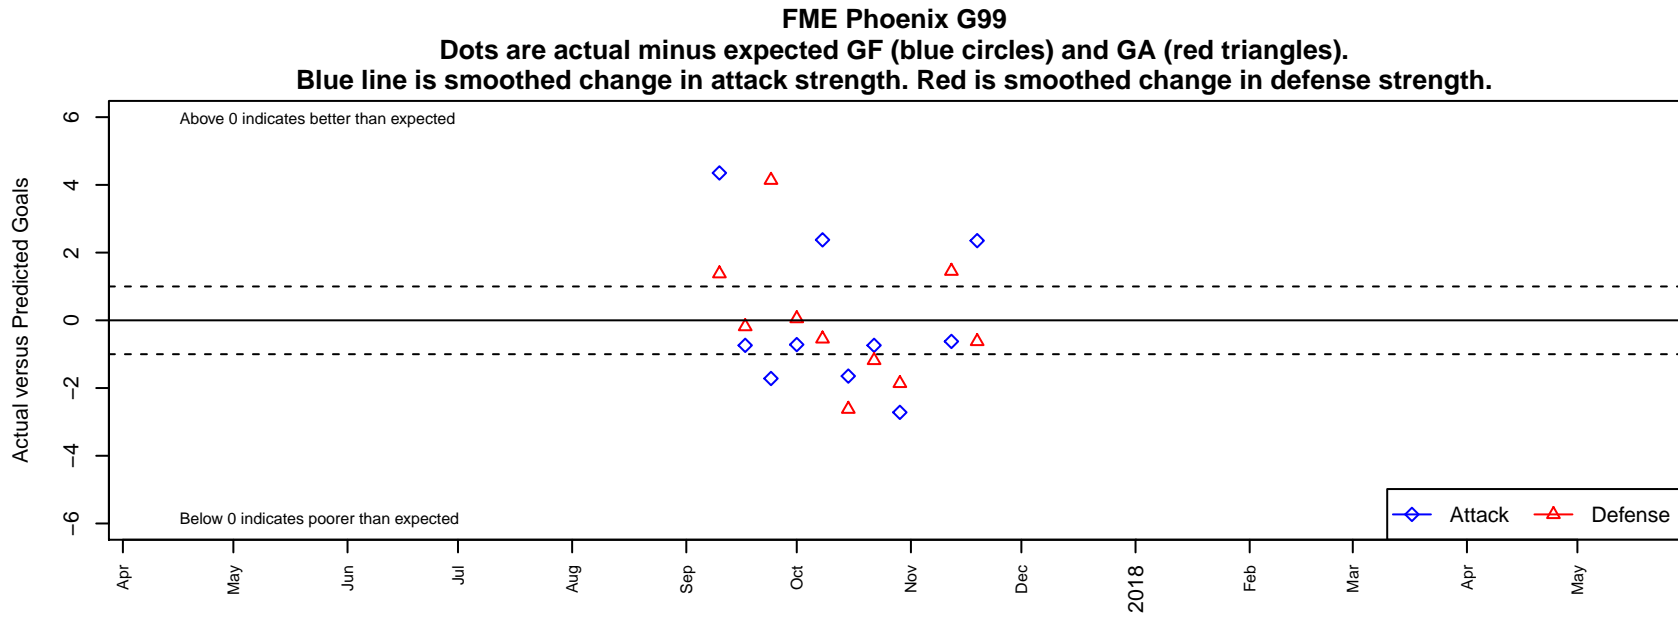

# FME Phoenix G99

Fife Milton Edgewood  
Fife, WA  
G99 total strength=883  
attack=2.73 defense=0.65  
fall league = SSUL G99 Div 3

alt names used:  
FME Phoenix-Amaral

Venues played:  
2017 SSUL G99 Division 3

**attack and defense variance (black dot)  
relative to other teams  
and top 10 in region**

**attack and defense rating  
relative to others at age  
and all opponents in last 13 months**

**Performance relative to 13 month average**