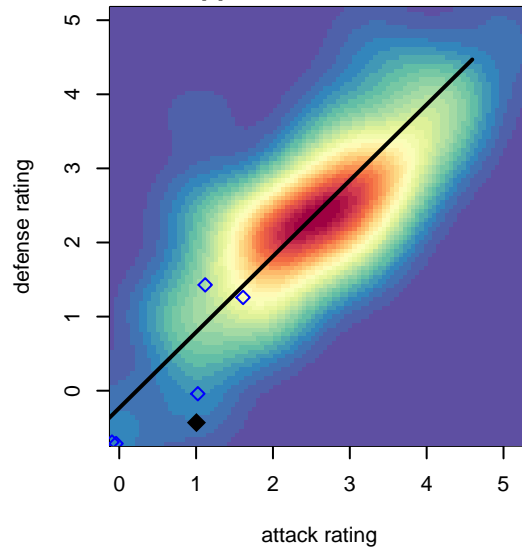

# FME Phoenix G99

Fife Milton Edgewood  
Fife, WA  
G99 total strength=883  
attack=2.73 defense=0.65  
fall league = SSUL G99 Div 3

alt names used:  
FME Phoenix-Amaral

Venues played:  
2017 SSUL G99 Division 3

**attack and defense variance (black dot)  
relative to other teams  
and top 10 in region**

**attack and defense rating  
relative to others at age  
and all opponents in last 13 months**

**Performance relative to 13 month average**