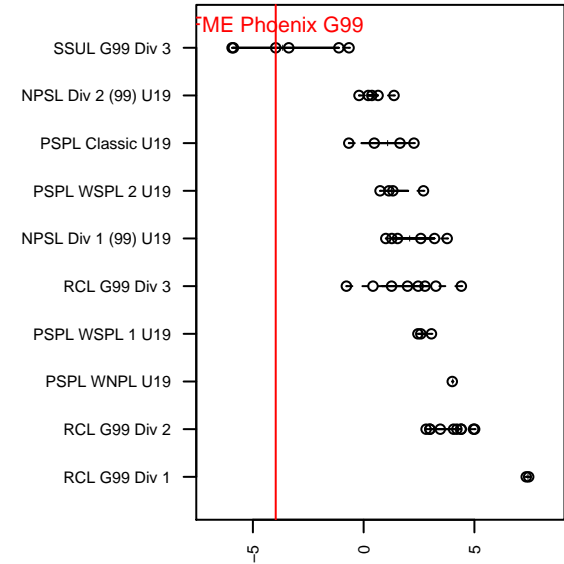

# FME Phoenix G99

Fife Milton Edgewood  
Fife, WA  
G99 total strength=883  
attack=2.73 defense=0.65  
fall league = SSUL G99 Div 3

alt names used:  
FME Phoenix-Amaral

Venues played:  
2017 SSUL G99 Division 3

**attack and defense variance (black dot)  
relative to other teams  
and top 10 in region**

**attack and defense rating  
relative to others at age  
and all opponents in last 13 months**

**Performance relative to 13 month average**